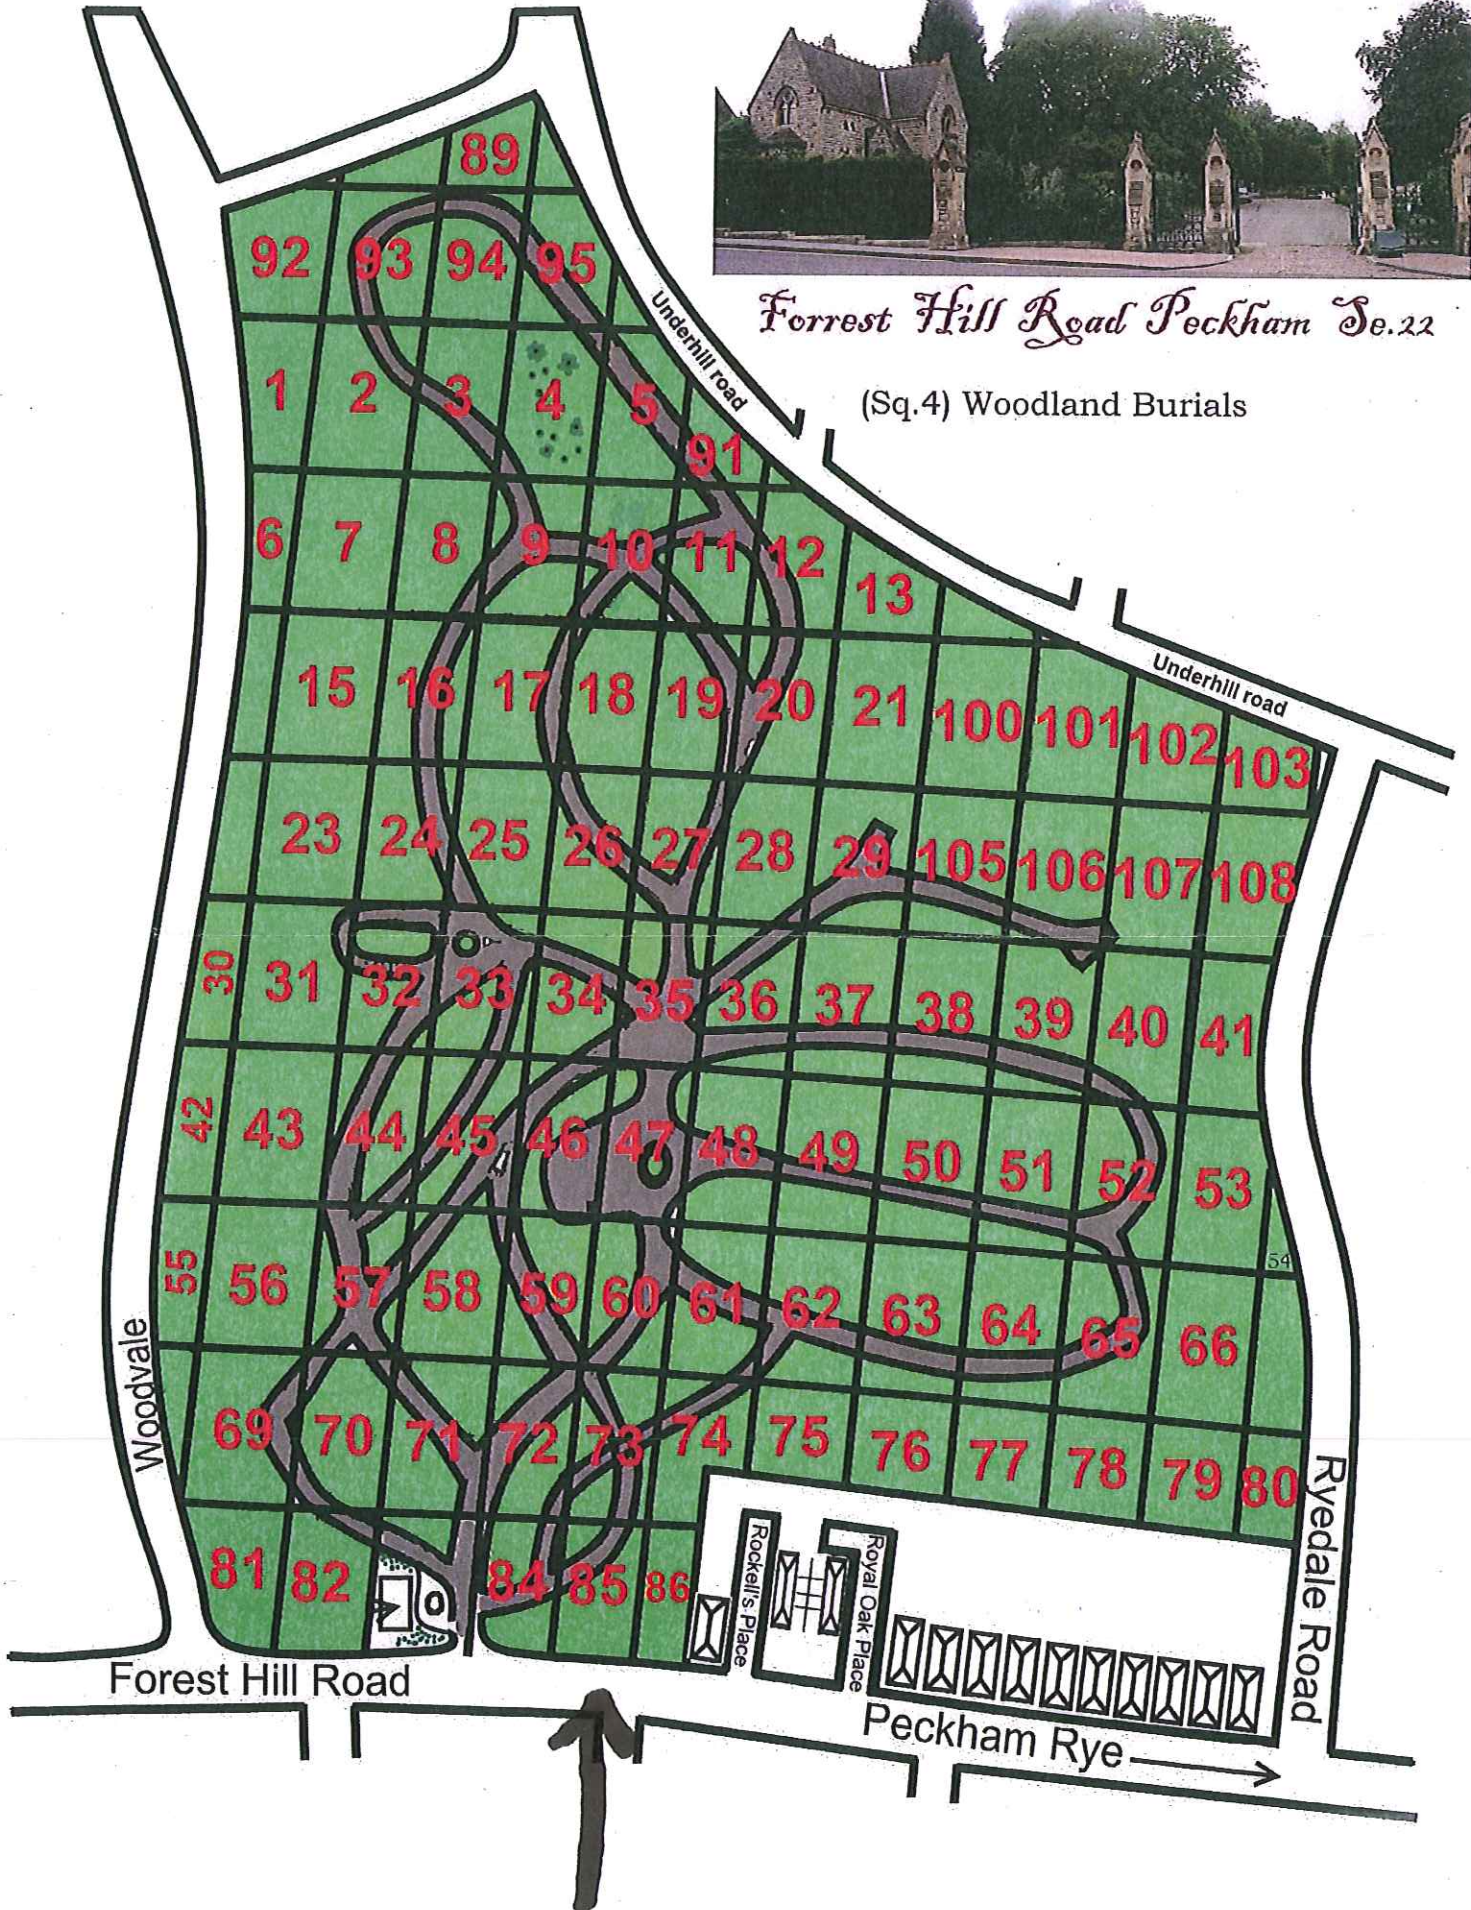

# Tamberwell Old Cemetery

Forrest Hill Road Peckham Se.22

(Sq.4) Woodland Burials

ALBERTS GRAVE.  
25538 SQ 55